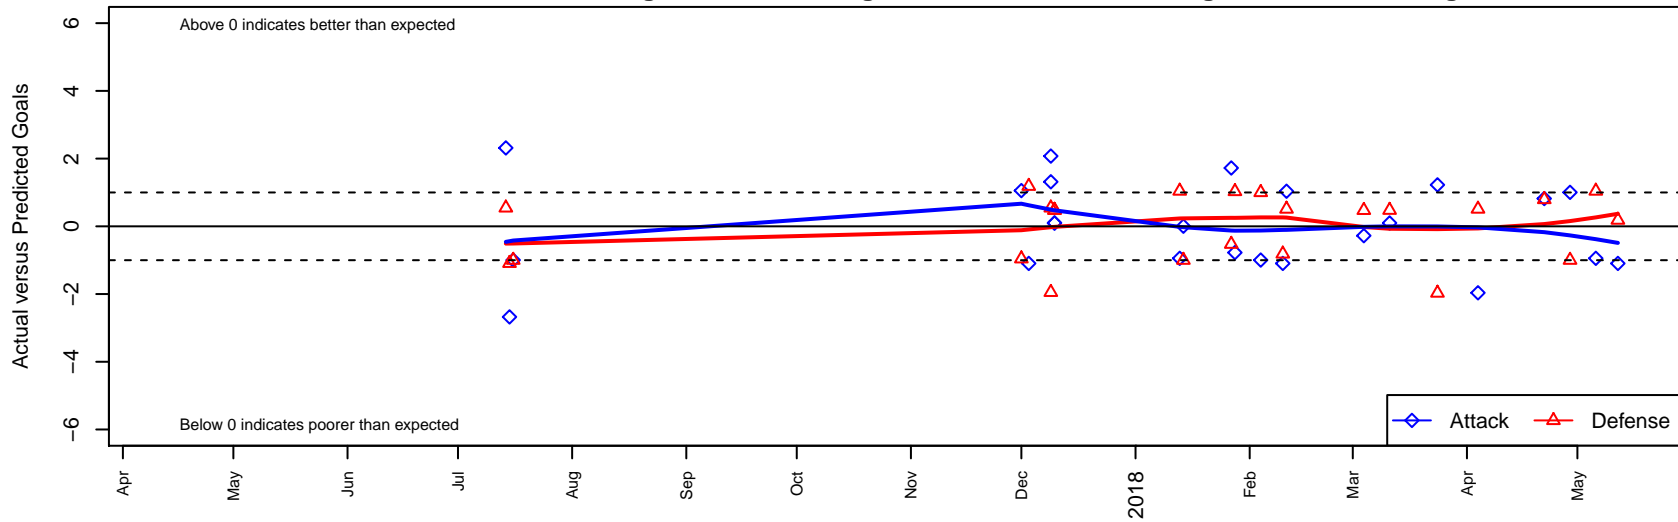

Eastside FC Red G01

Eastside FC
 Preston, WA
 G01 total strength=1850
 attack=45.61 defense=31.82
 fall league = RCL G01 Div 1

alt names used:
 Eastside FC Red G01
 Eastside FC Girls 01 Red

Venues played:
 2017 Nike Crossfire Challenge Super Group U'
 2017 RCL G01 Div 1
 2017 Timbers Winter Showcase 2001 FWRL U
 2017 WYS Championship G01

Eastside FC Red G01
 Dots are actual minus expected GF (blue circles) and GA (red triangles).
 Blue line is smoothed change in attack strength. Red is smoothed change in defense strength.

**attack and defense variance (black dot)
relative to other teams
and top 10 in region**