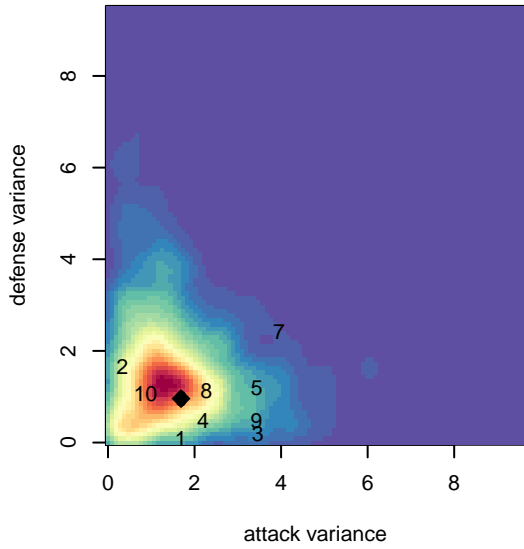

Eastside FC Red G01

Eastside FC
 Preston, WA
 G01 total strength=1850
 attack=45.61 defense=31.82
 fall league = RCL G01 Div 1

alt names used:
 Eastside FC Red G01
 Eastside FC Girls 01 Red

Venues played:
 2017 Nike Crossfire Challenge Super Group U'
 2017 RCL G01 Div 1
 2017 Timbers Winter Showcase 2001 FWRL U
 2017 WYS Championship G01

Eastside FC Red G01
 Dots are actual minus expected GF (blue circles) and GA (red triangles).
 Blue line is smoothed change in attack strength. Red is smoothed change in defense strength.

**attack and defense variance (black dot)
relative to other teams
and top 10 in region**