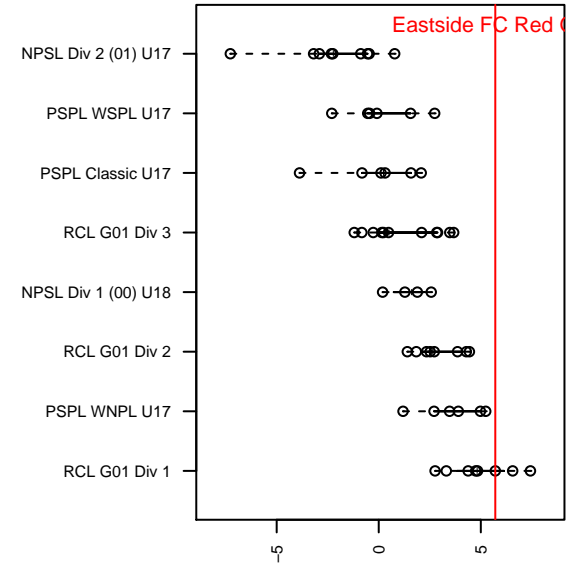

**attack and defense rating
relative to others at age
and all opponents in last 13 months**