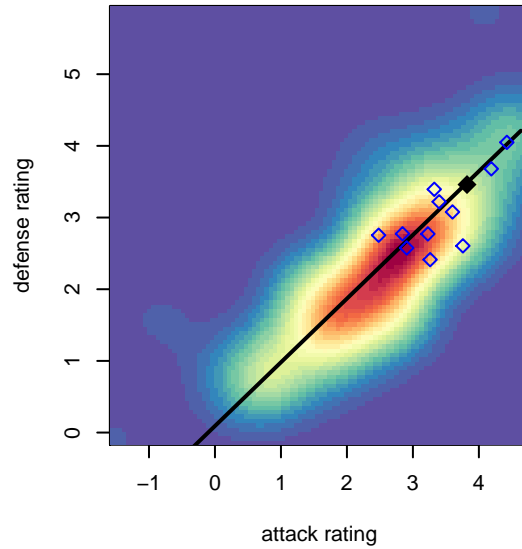

**attack and defense rating
relative to others at age
and all opponents in last 13 months**