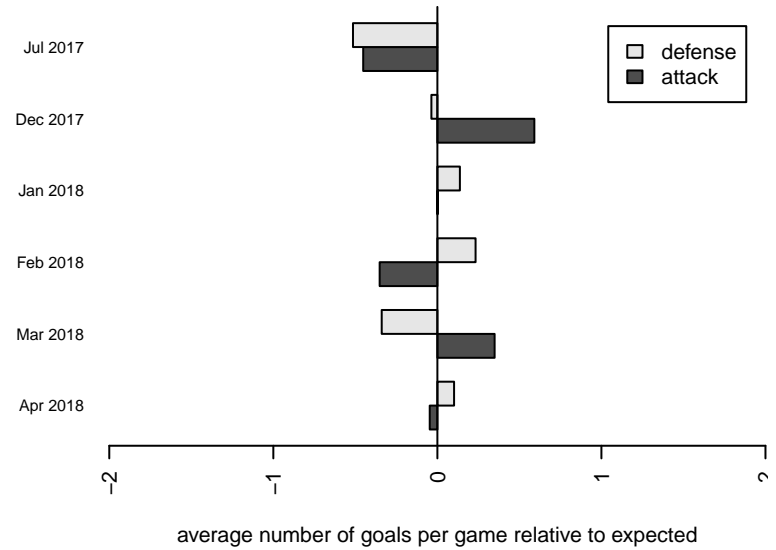

Performance relative to 13 month average