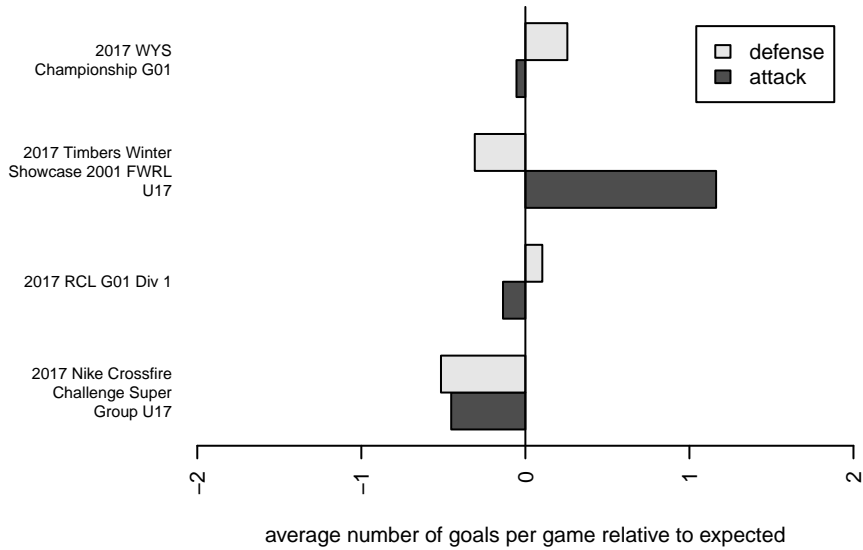

Performance relative to 13 month average